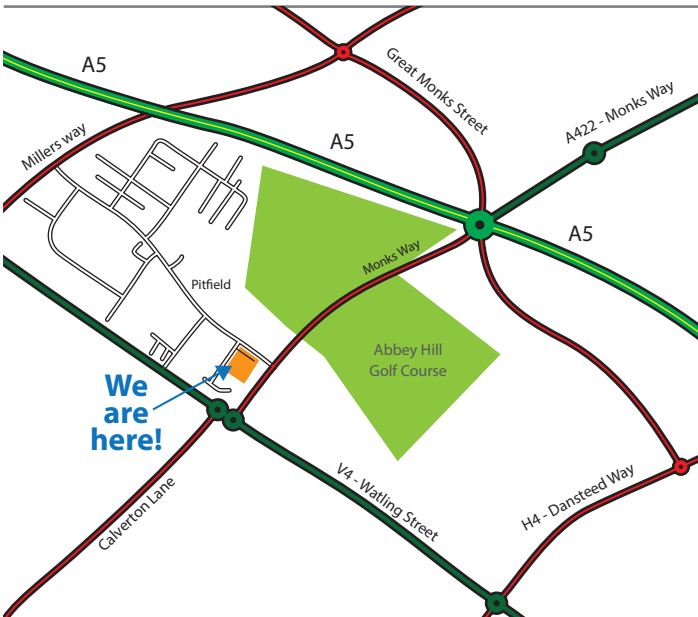

DIRECTIONS MAP

From the M1 (Example)

1. Head south toward A509
2. Exit the roundabout onto A509
3. At the roundabout, take the 3rd exit onto Portway/A509
4. Continue straight through roundabouts until you reach the A5, take the 3rd exit onto the A5, Buckingham / Northampton
5. Take the ramp to A422/Milton Keynes North & West/Bedford
6. At the roundabout, take the 2nd exit onto Monks Way
7. Turn right onto Pitfield
8. Take the 1st left onto Brick Close
9. The Data Centre is the first on the left in Brick Close

1 Brick Close, Kiln Farm, Milton Keynes, MK11 3JB

Latitude 52.042743 / Longitude -0.81887
 What3words:- ///technical.purchaser.lifted

When you arrive

Entry Instructions

When you arrive at the main entrance during office hours: