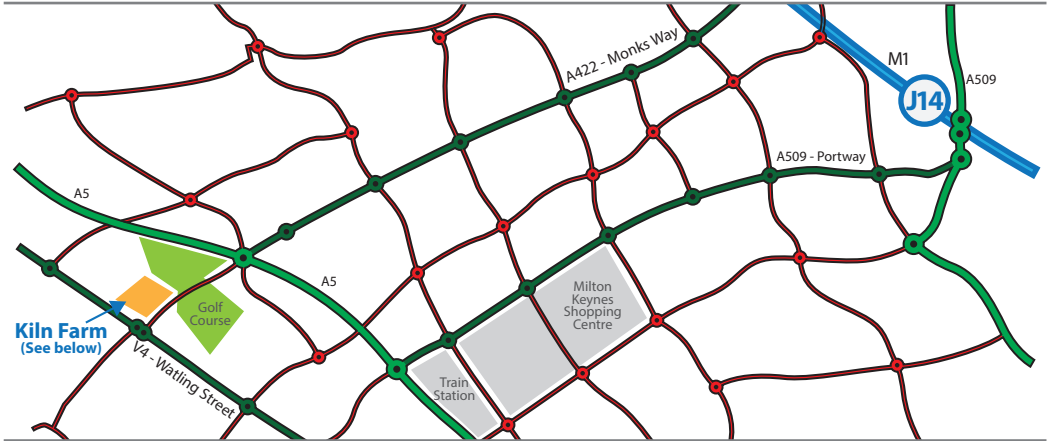

DIRECTIONS MAP

From the M1 (Example)

1. Head south toward A509
2. Exit the roundabout onto A509
3. At the roundabout, take the 3rd exit onto Portway/A509
4. Continue straight through roundabouts until you reach the A5, take the 3rd exit onto the A5, Buckingham / Northampton
5. Take the ramp to A422/Milton Keynes North & West/Bedford
6. At the roundabout, take the 2nd exit onto Monks Way
7. Turn right onto Pitfield
8. Take the 1st left onto Brick Close
9. The Data Centre is the first on the left in Brick Close

1 Brick Close, Kiln Farm, Milton Keynes, MK11 3JB

Latitude 52.042743 / Longitude -0.81887
 What3words:- ///technical.purchaser.lifted

When you arrive

Entry Instructions

When you arrive at the main entrance during office hours: