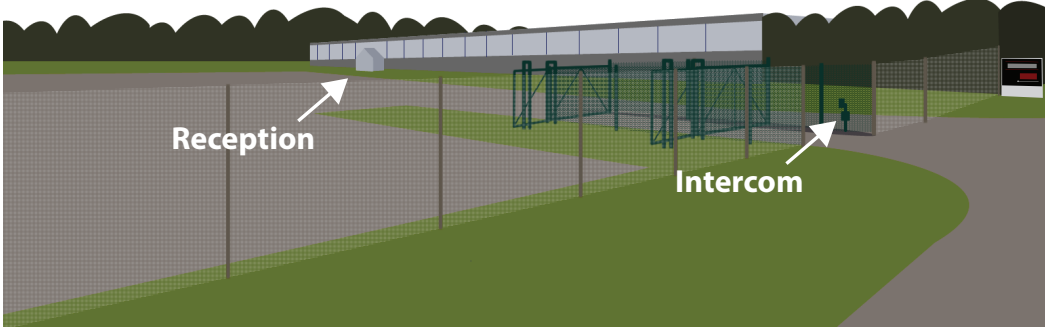

DIRECTIONS MAP

From the M1 (Example)

1. Head south toward A509
2. Exit the roundabout onto A509
3. At the roundabout, take the 3rd exit onto Portway/A509
4. Continue straight through roundabouts until you reach the A5, take the 3rd exit onto the A5, Buckingham / Northampton
5. Take the ramp to A422/Milton Keynes North & West/Bedford
6. At the roundabout, take the 2nd exit onto Monks Way
7. Turn right onto Pitfield
8. Take the 1st left onto Brick Close
9. The Data Centre is the first on the left in Brick Close

1 Brick Close, Kiln Farm, Milton Keynes, MK11 3JB

Latitude 52.042743 / Longitude -0.81887
 What3words:- ///technical.purchaser.lifted

When you arrive

Entry Instructions

When you arrive at the main entrance during office hours: